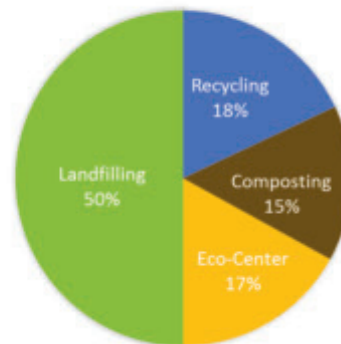

How much does it cost?

Management of Residual Materials Budget
Rocher-Percé RCM

Total Budget : $ 2,4 Millions / year

DID YOU KNOW?

Your efforts and participation have an impact on your taxes!
2010: $ 300 / door
2018: $ 230 to $ 250 / door

Since 2009, the management of residual material is a priority on the territory

We create 19 000 tons of materials/year → **Increase** of 1%/year

We divert 60% of our landfilling materials → **Improvement!**