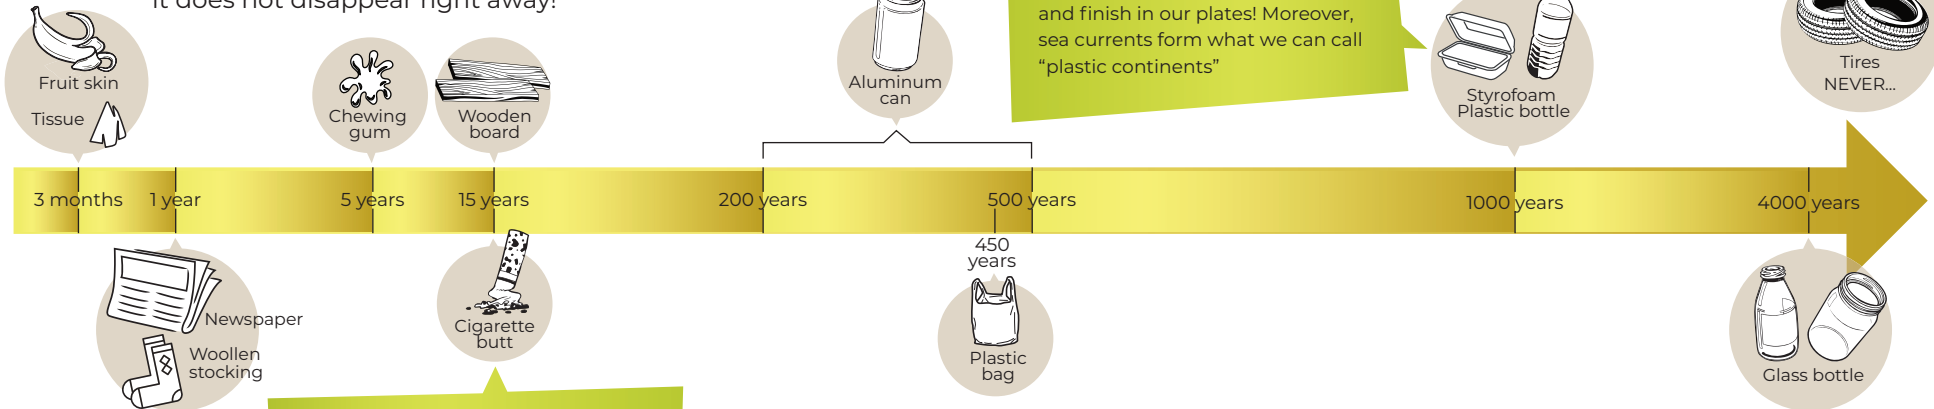

OUR IMPACT

The Residual Materials Lifetime

When we throw a waste in nature, it does not disappear right away!

Plastic is often found in the ocean where it breaks into small particles that can then be swallowed by fishes and finish in our plates! Moreover, sea currents form what we can call "plastic continents"

In the world, **137,000 cigarette butts** are thrown away every second!

A cigarette butt thrown to the ground corresponds to...

- 4,000 chemicals released to the environment
- 500 liters of polluted water

YOU can make a difference by disposing of your materials at the right places