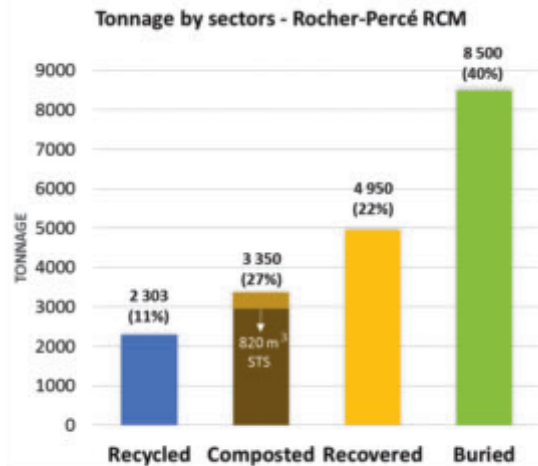

OVERVIEW AND COSTS

What were the defined objectives?

- 1 Bury less than 550 kg of waste/inhabitant
- 2 Recover at least 70% of recyclable materials
- 3 Reduce the quantity of buried CRD residues by 35%

Our 2017 Overview

The materials generated on our territory are directed to 4 sectors: Composting, recycling, eco-centers and landfilling.

In 2017, we were still sending 40% of our materials to landfill, but only 22% of them were real trash.